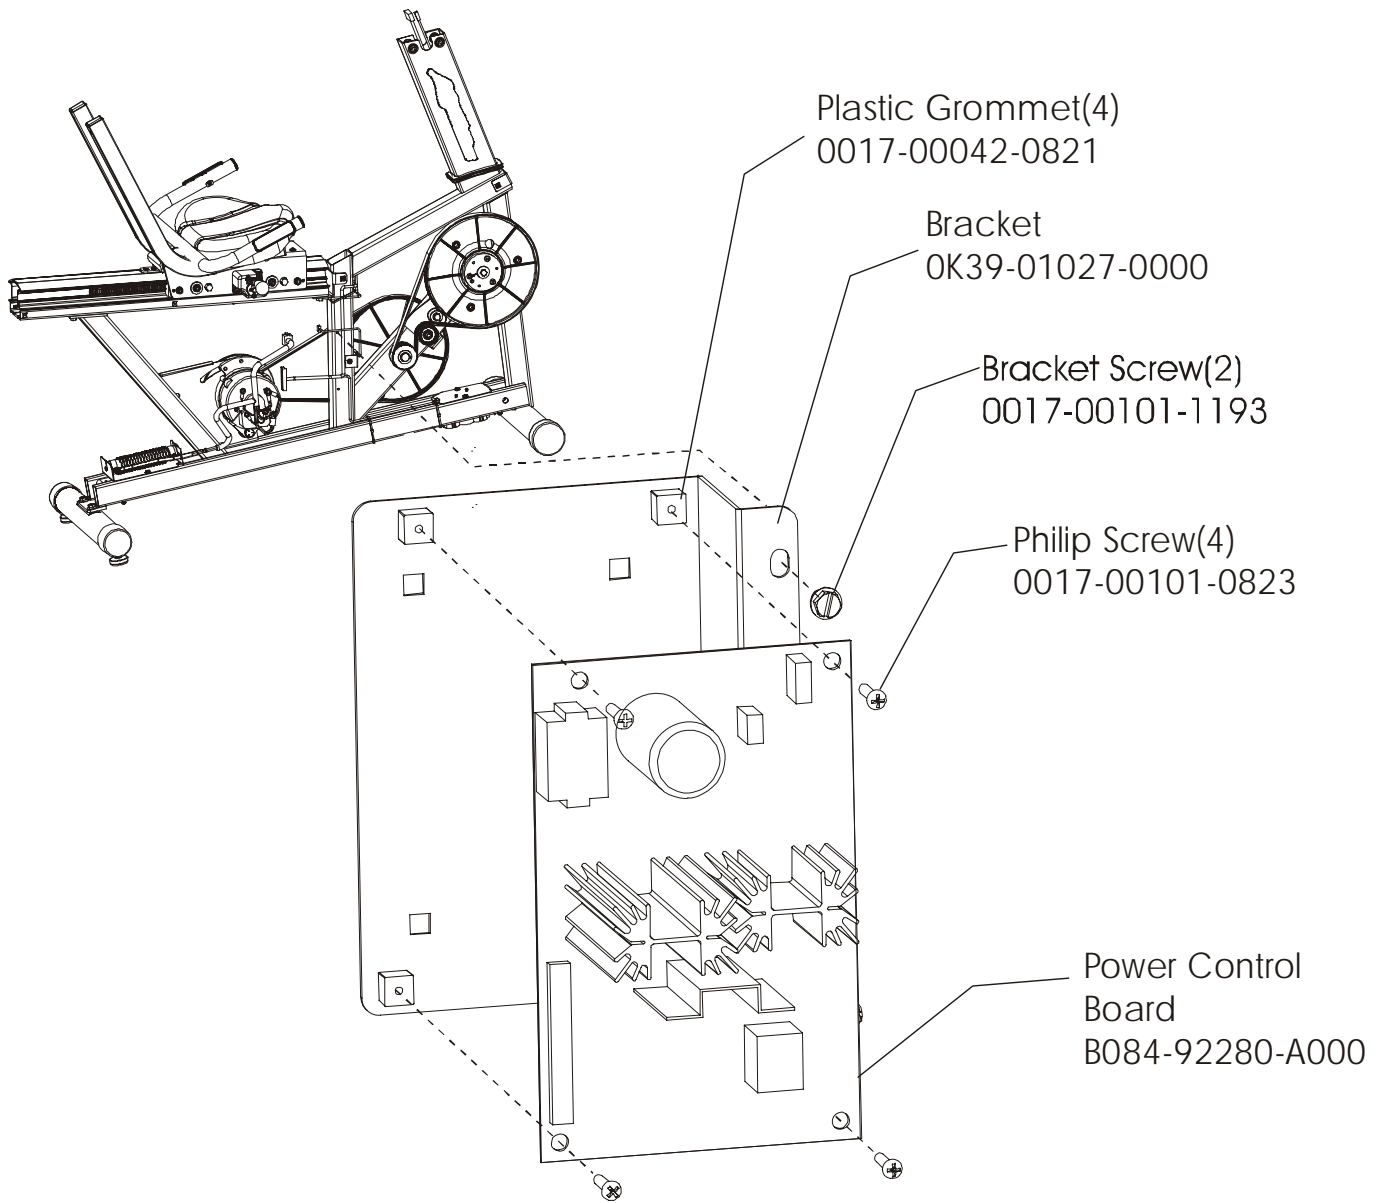

ARCTIC SILVER 95RE
Power Control Board

95RE-0XXX-04
S/N 100000-UP

Assembly Number - AK39-00092-0000

ARCTIC SILVER 95RE
Alternator w/pulley Assembly

95RE-0XXX-04
S/N 100000-UP

Assembly Number – AK63-00093-0000